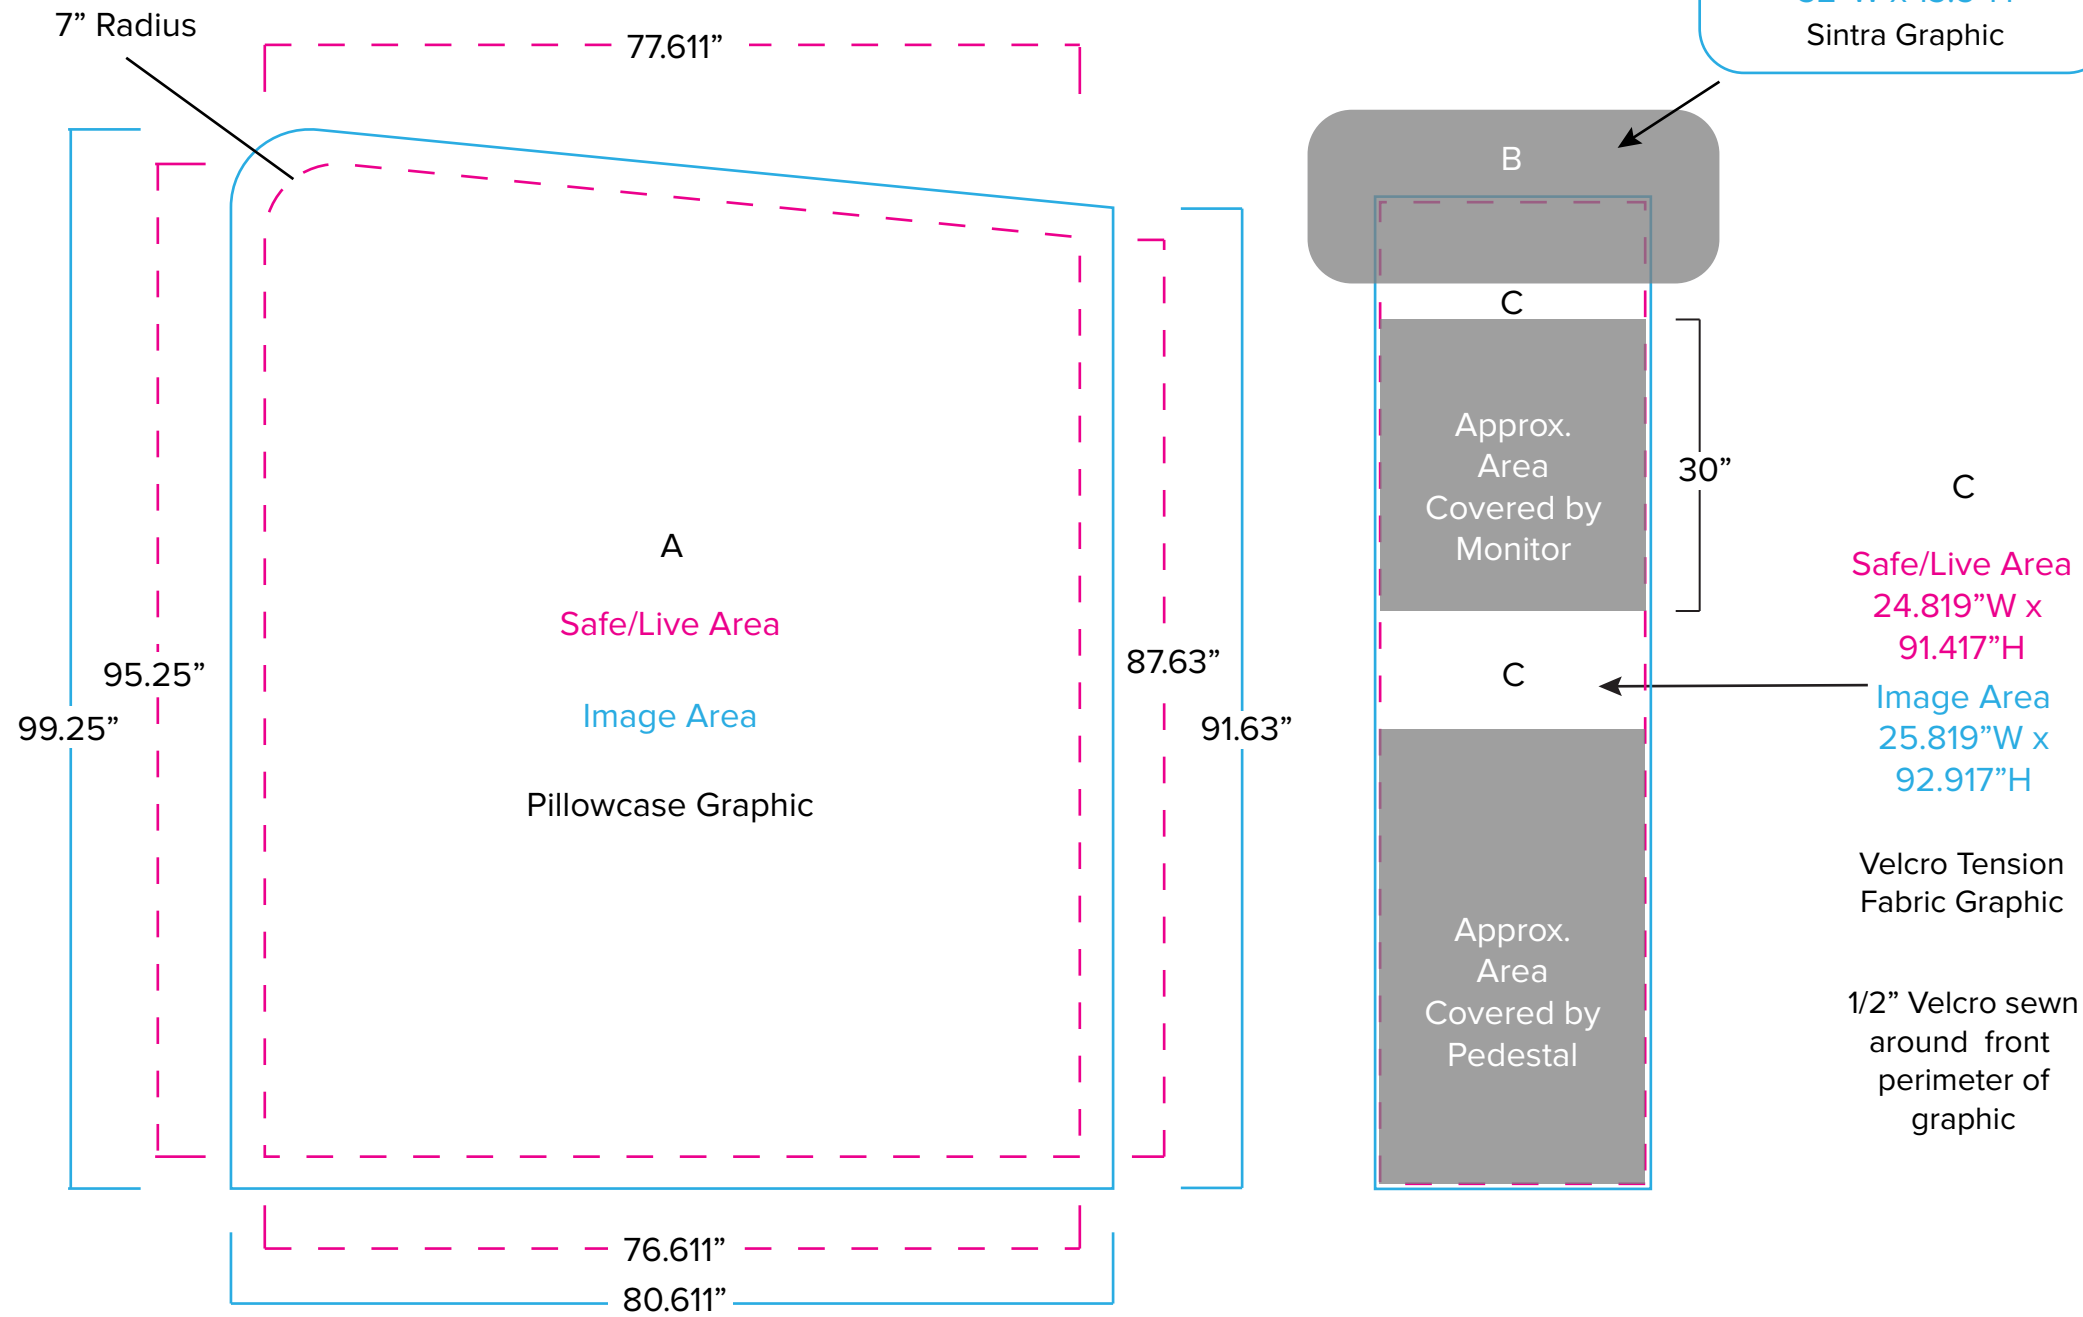

Graphic Template
 10 x 10 Hybrid Display - Pillowcase Graphic,
 Velcro Tension Fabric Graphic, Sintra Graphics

NOTE: All Raster Art (jpg, tiff,psd, png, etc.) must be at least 100 dpi at print size.

Graphic Template
Reception Counter - Sintra Graphics

1/4" of graphic perimeter is hidden by extrusion

NOTE: All Raster Art (jpg, tiff,psd, png, etc.) must be at least 100 dpi at print size.